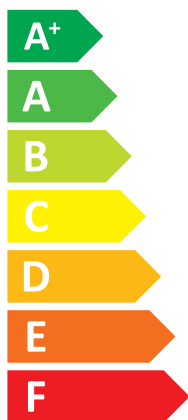

ENERG

енергия · ενεργεια

GRS-CQ6.0Pd/Np

GREE

G4-E

A+++

A+

Two icons showing sound power level. The top icon shows a speaker inside a house with the text "- dB". The bottom icon shows a speaker outside a house with the text "54 dB".

A legend for energy consumption in kW, represented by three colored squares: dark blue for 5 kW, medium blue for 6 kW, and light blue for 6 kW.