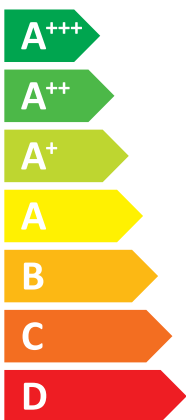

ENERG

енергия · ενεργεια

GRS-CQ6.0Pd/Np

GREE

G4-E

A+++

A+

Two icons showing sound power level. The top icon shows a speaker inside a house with the text "- dB". The bottom icon shows a speaker outside a house with the text "54 dB".

A legend for energy consumption in kW, represented by three colored squares: dark blue for 5 kW, medium blue for 6 kW, and light blue for 6 kW.